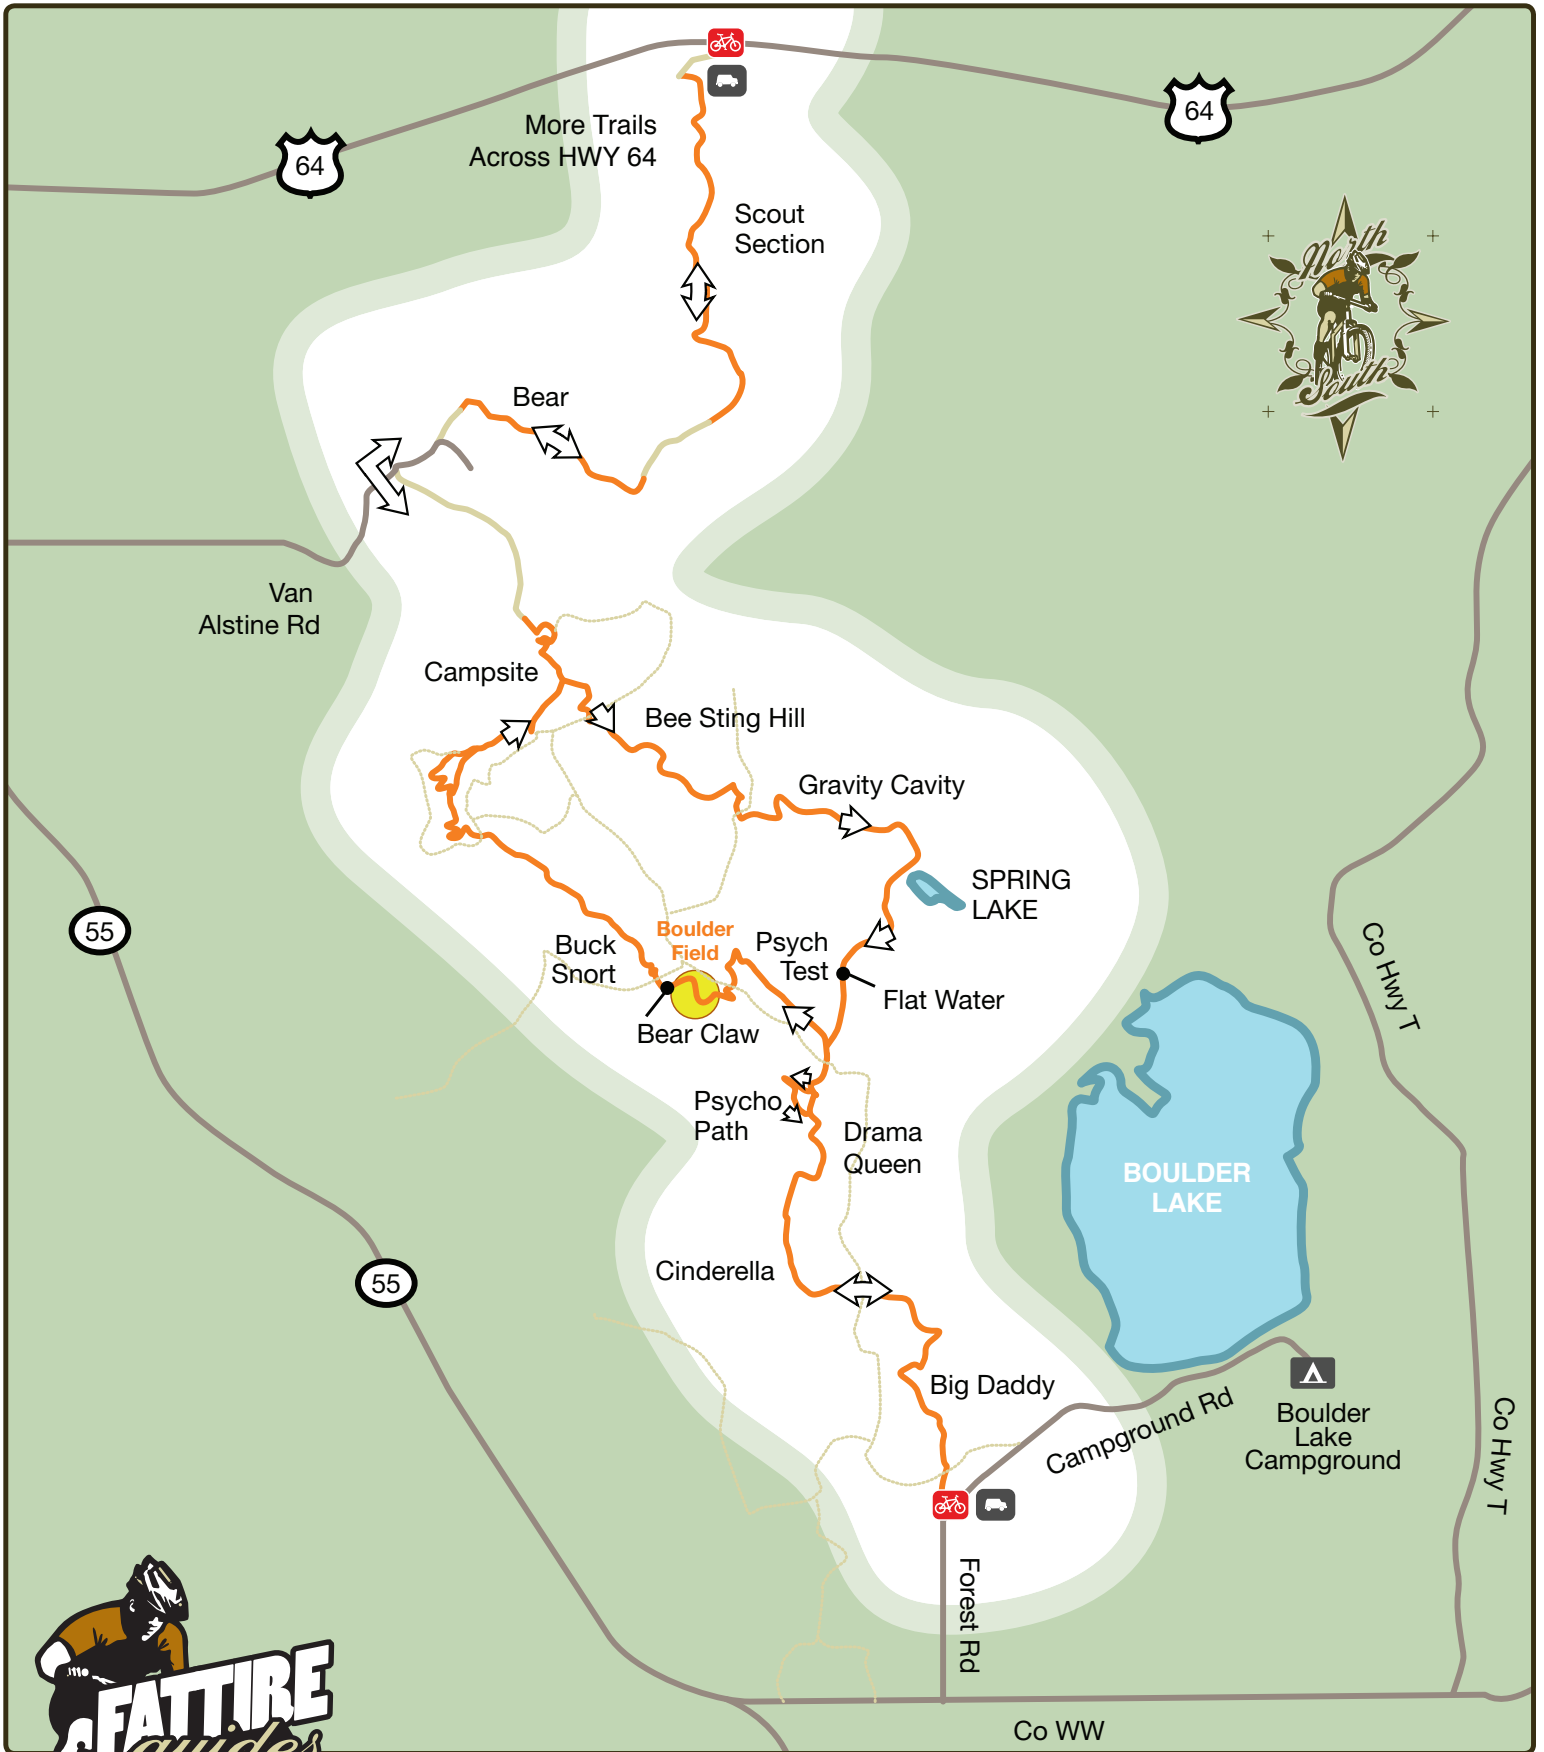

Trail Map: Nicolet Roche

Because of the hard work of volunteers and organizations, trails are constantly changing. We are working hard to update new and existing maps. If there is a discrepancy in any of our maps, please feel free to email us an updated map or the GPS data.

Thank You, Fat Tire Guides

	Single Track		Trailhead/Start
	Double Track		Parking Lot
	Road		Restrooms
	Logging Road		Camping